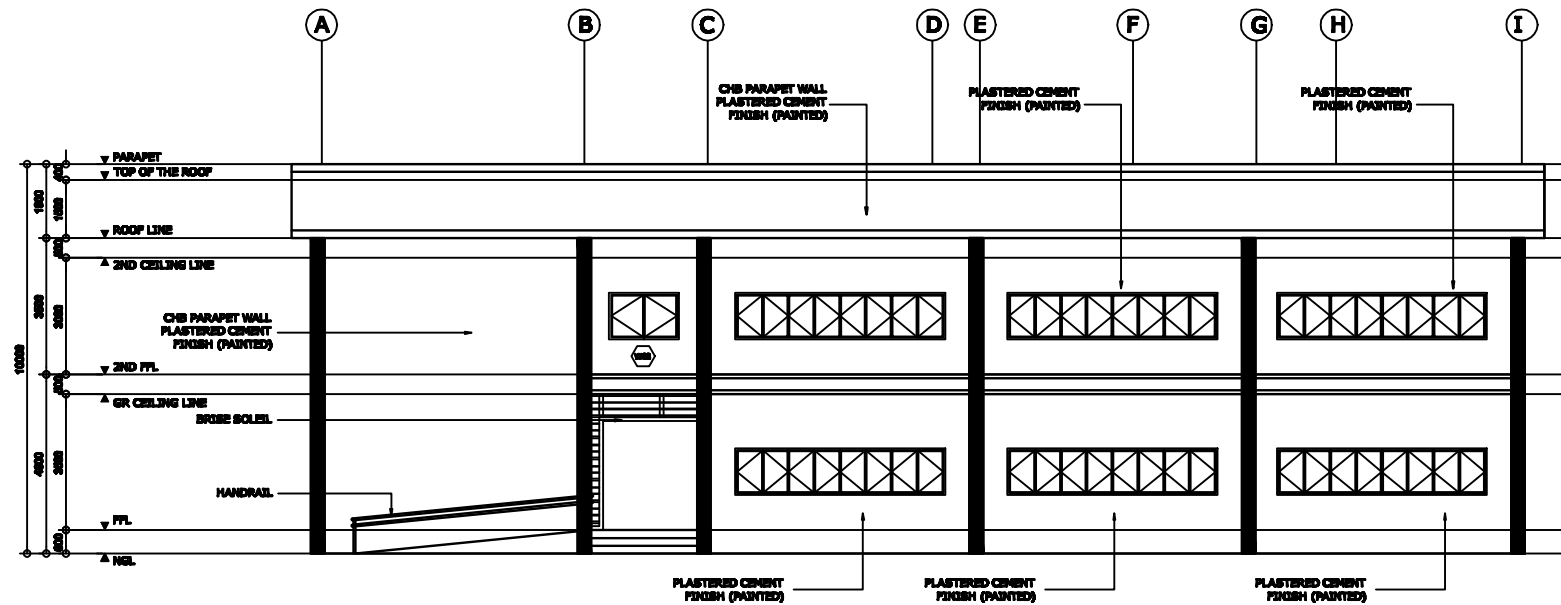

1 RIGHT SIDE ELEVATION
 SCALE 1:100M
 A-6

2 REAR ELEVATION
 SCALE 1:100M
 A-5

OWNER:  REPUBLIC OF THE PHILIPPINES DEPARTMENT OF SCIENCE AND TECHNOLOGY PHILIPPINE SCIENCE HIGH SCHOOL MIMAROPA REGION CAMPUS BRGY. RIZAL, ODIONGAN, ROMBLON	PROJECT TITLE: CONSTRUCTION OF ACADEMIC BUILDING 1 LOCATION: BRGY. RIZAL, ODIONGAN, ROMBLON	PREPARED BY:  JOLITO G. TAN RESIDENT ARCHITECT	APPROVED BY:  EDWARD C. ALBARACIN CAMPUS DIRECTOR	SHEET CONTENTS AS SHOWN	SHEET NO. A 5 9
---	--	---	--	-----------------------------------	------------------------------