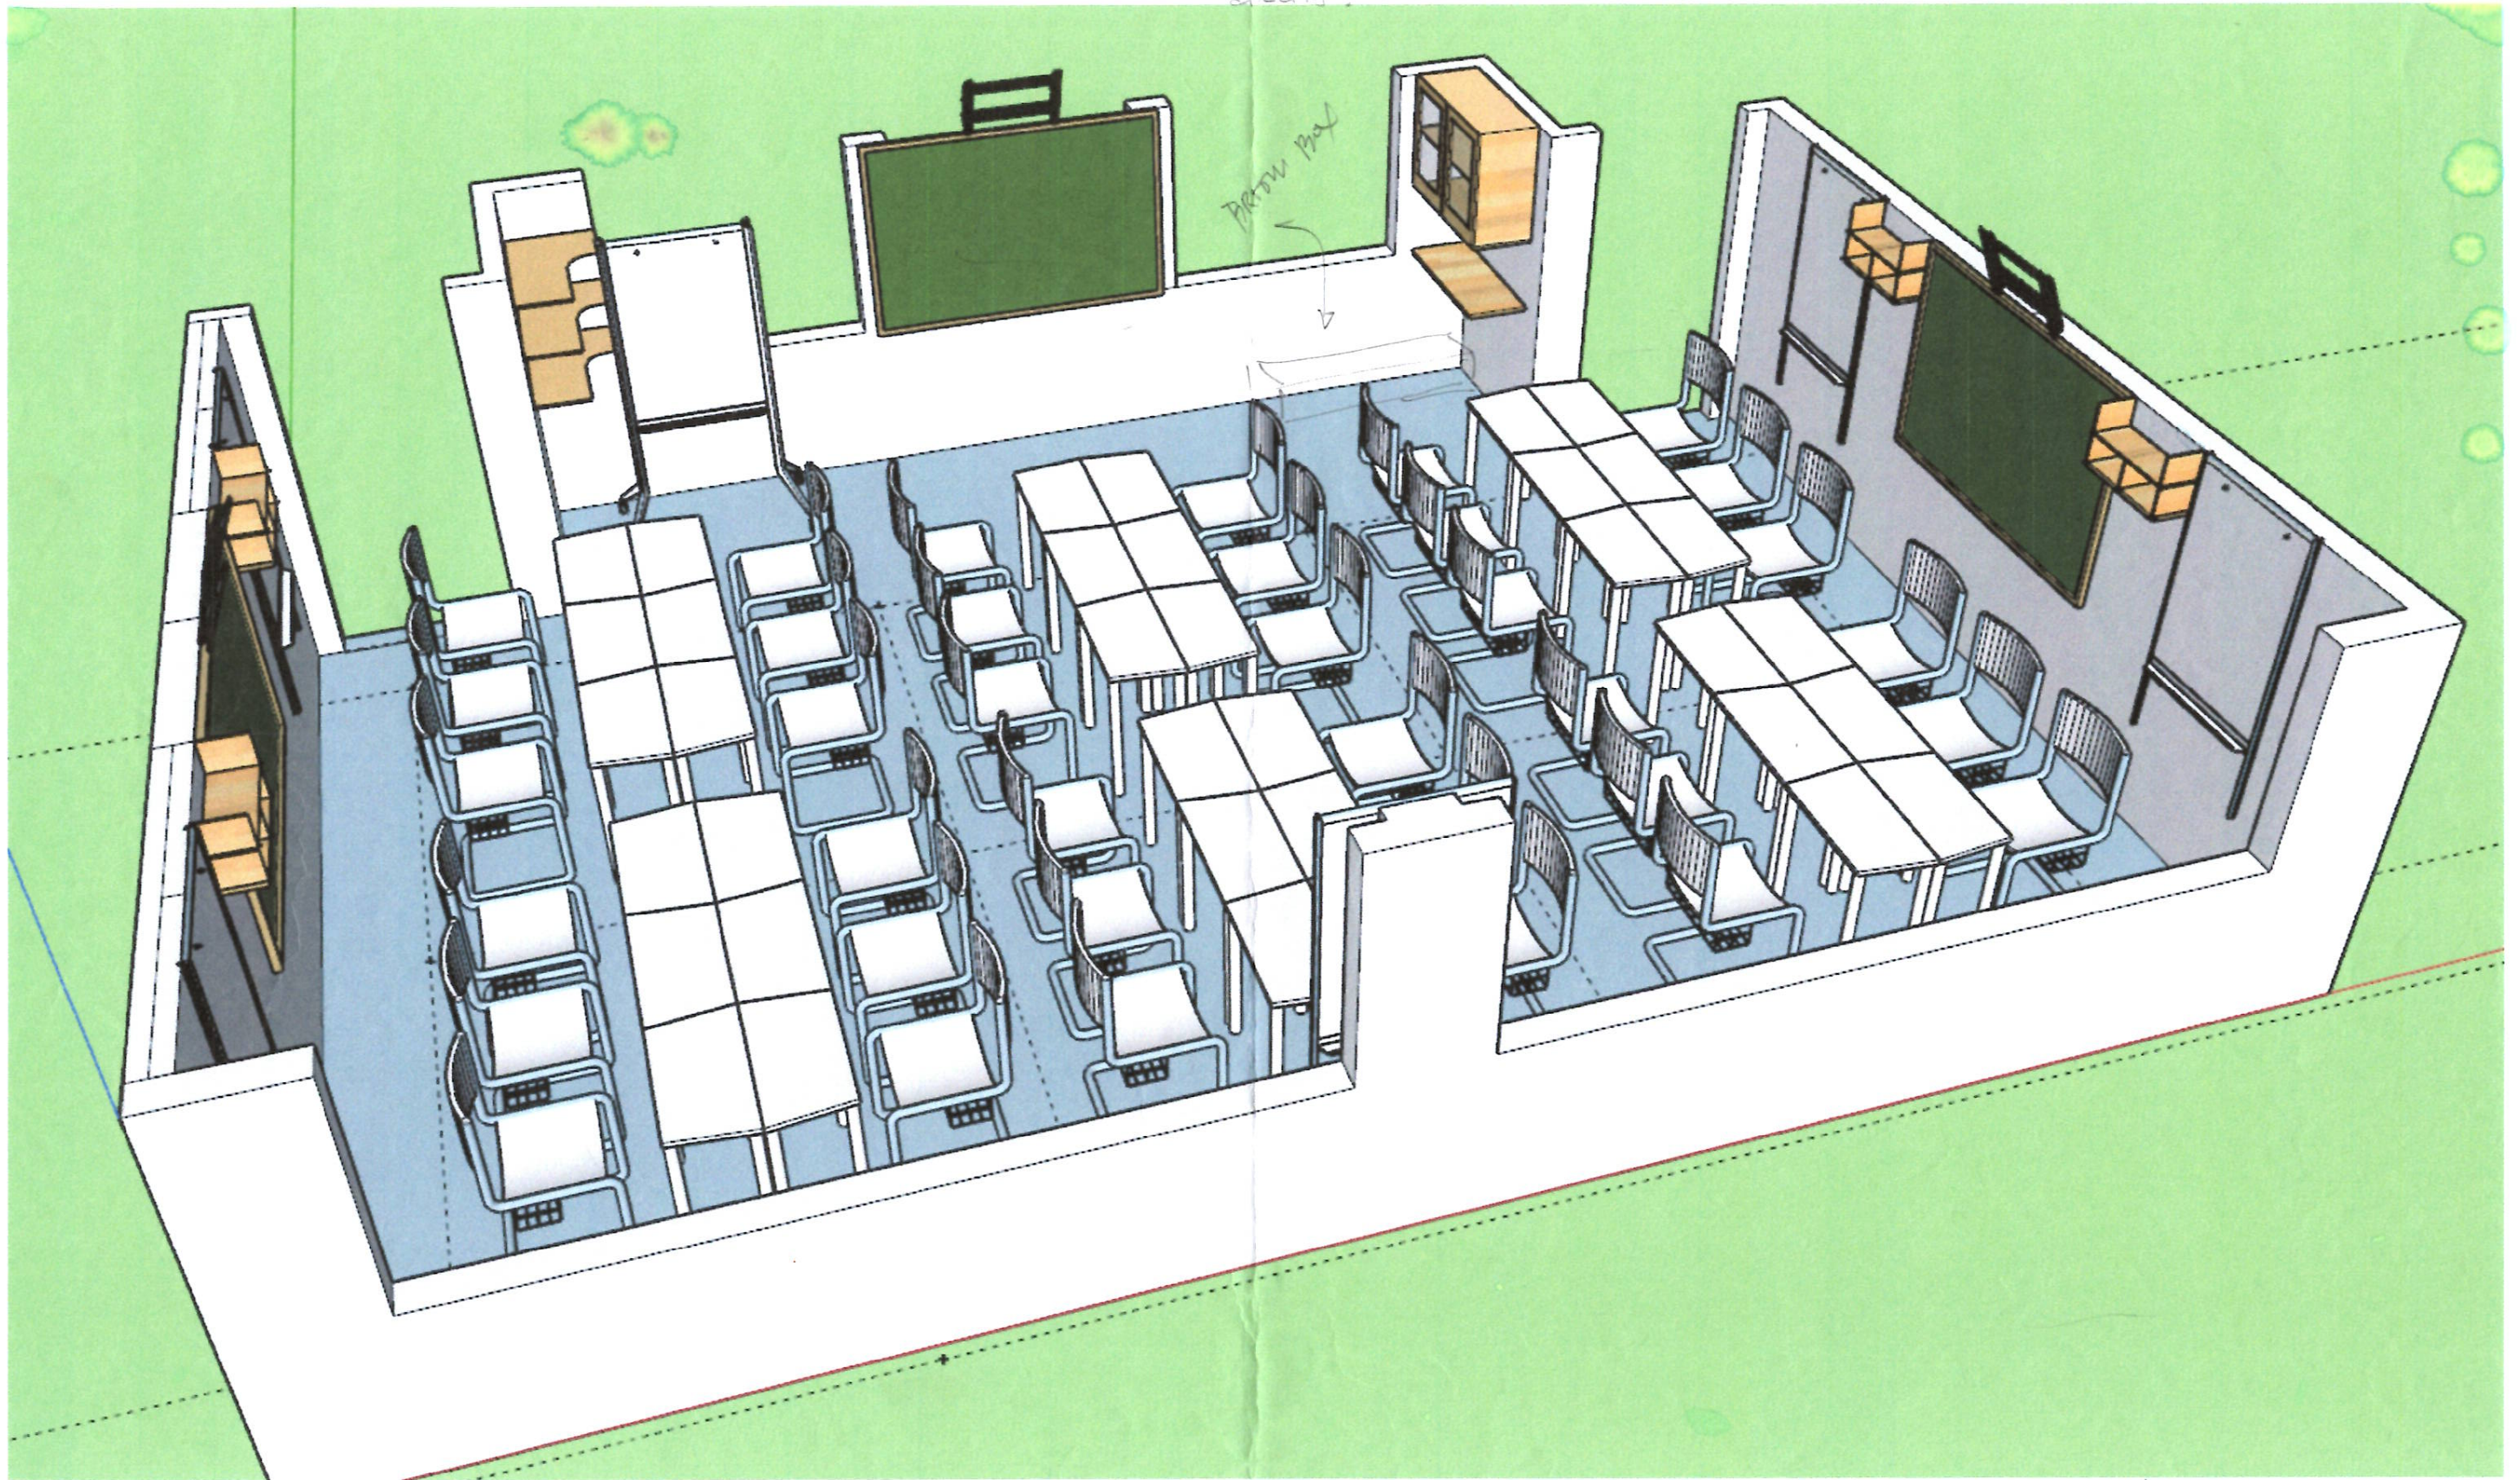

wall mounted tv bracket
quantity: 1754TV

JK

el/room