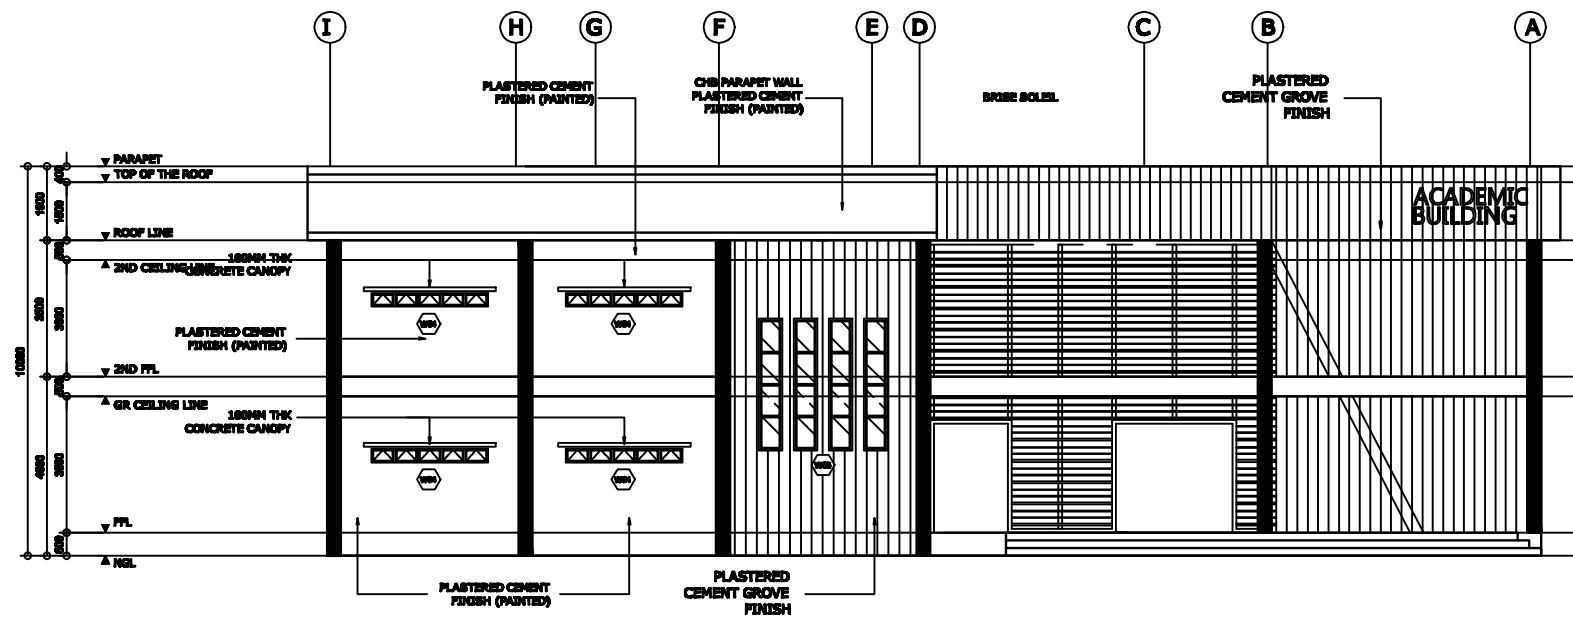

1 LEFT SIDE ELEVATION
 A-4 SCALE 1:100M

1 FRONT ELEVATION
 A-6 SCALE 1:100M

OWNER:  REPUBLIC OF THE PHILIPPINES DEPARTMENT OF SCIENCE AND TECHNOLOGY PHILIPPINE SCIENCE HIGH SCHOOL MIMAROPA REGION CAMPUS BRGY. RIZAL, ODIONGAN, ROMBLON	PROJECT TITLE: CONSTRUCTION OF ACADEMIC BUILDING 1 LOCATION: BRGY. RIZAL, ODIONGAN, ROMBLON	PREPARED BY:  JOLITO G. TAN RESIDENT ARCHITECT	APPROVED BY:  EDWARD C. ALBARACIN CAMPUS DIRECTOR	SHEET CONTENTS AS SHOWN	SHEET NO. A 6 9
---	--	---	--	-----------------------------------	------------------------------