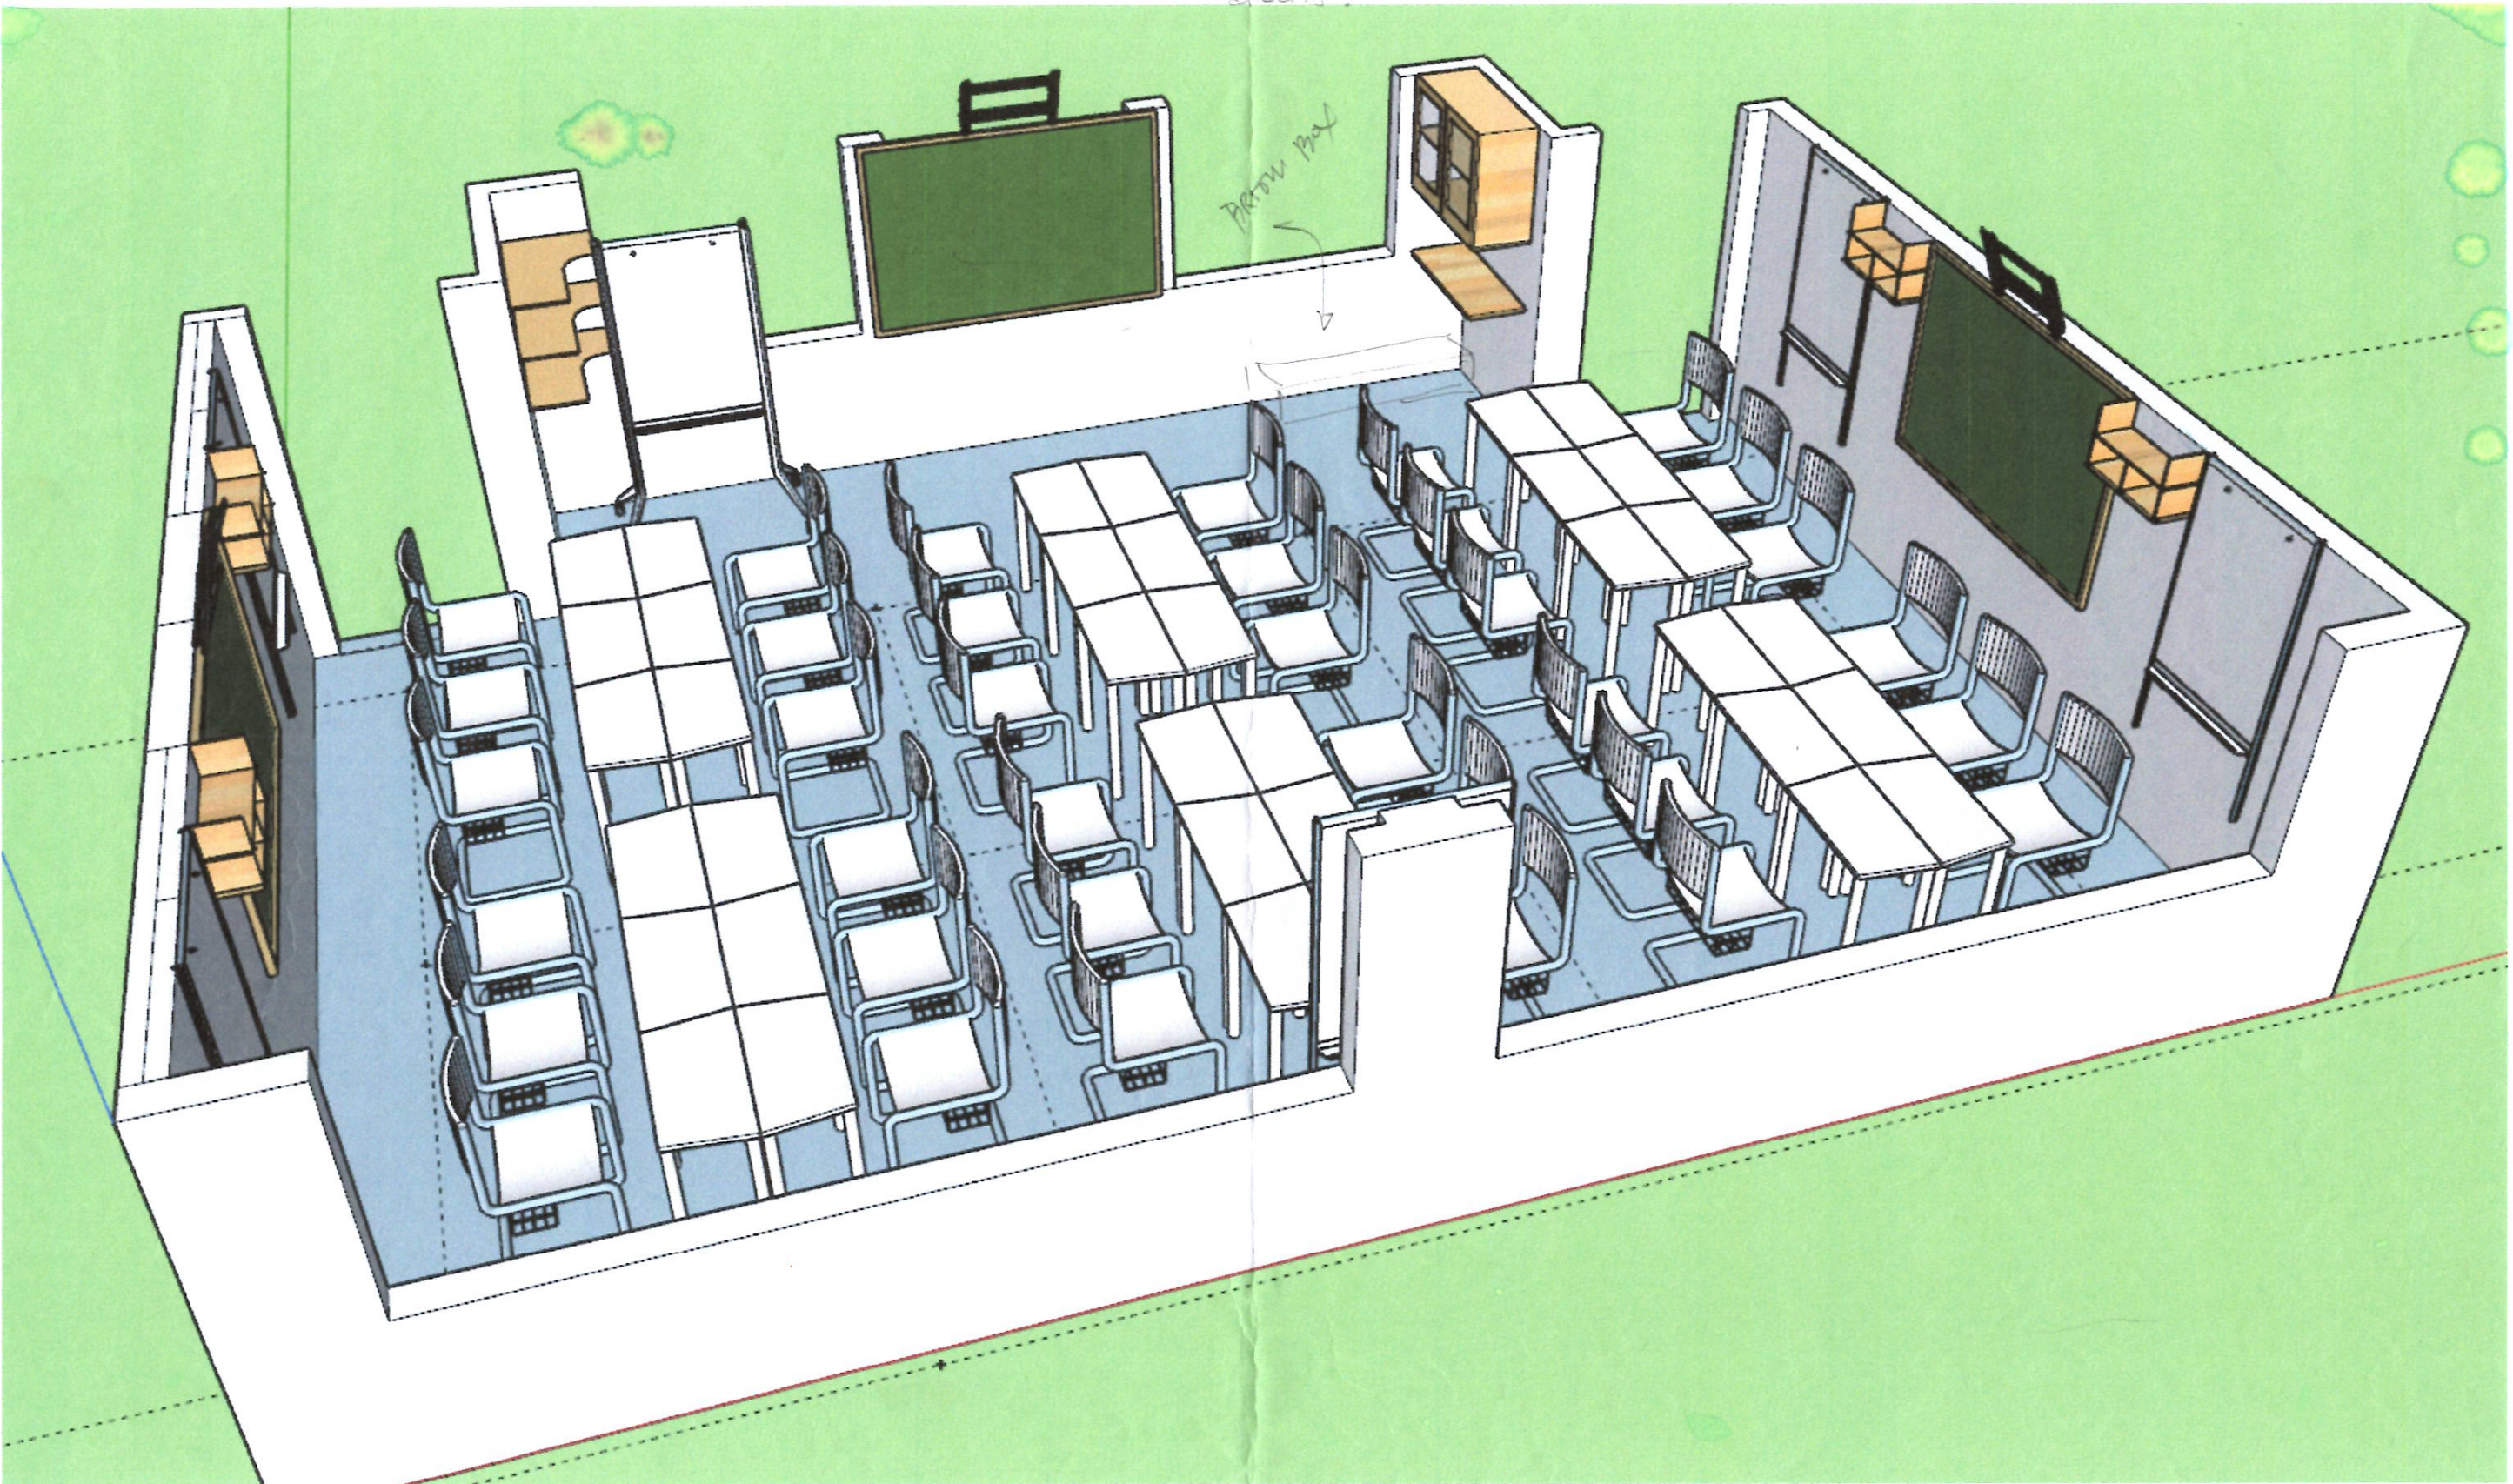

wall mounted tv bracket
quantity: 1754TV

Project Box

JK

el/room